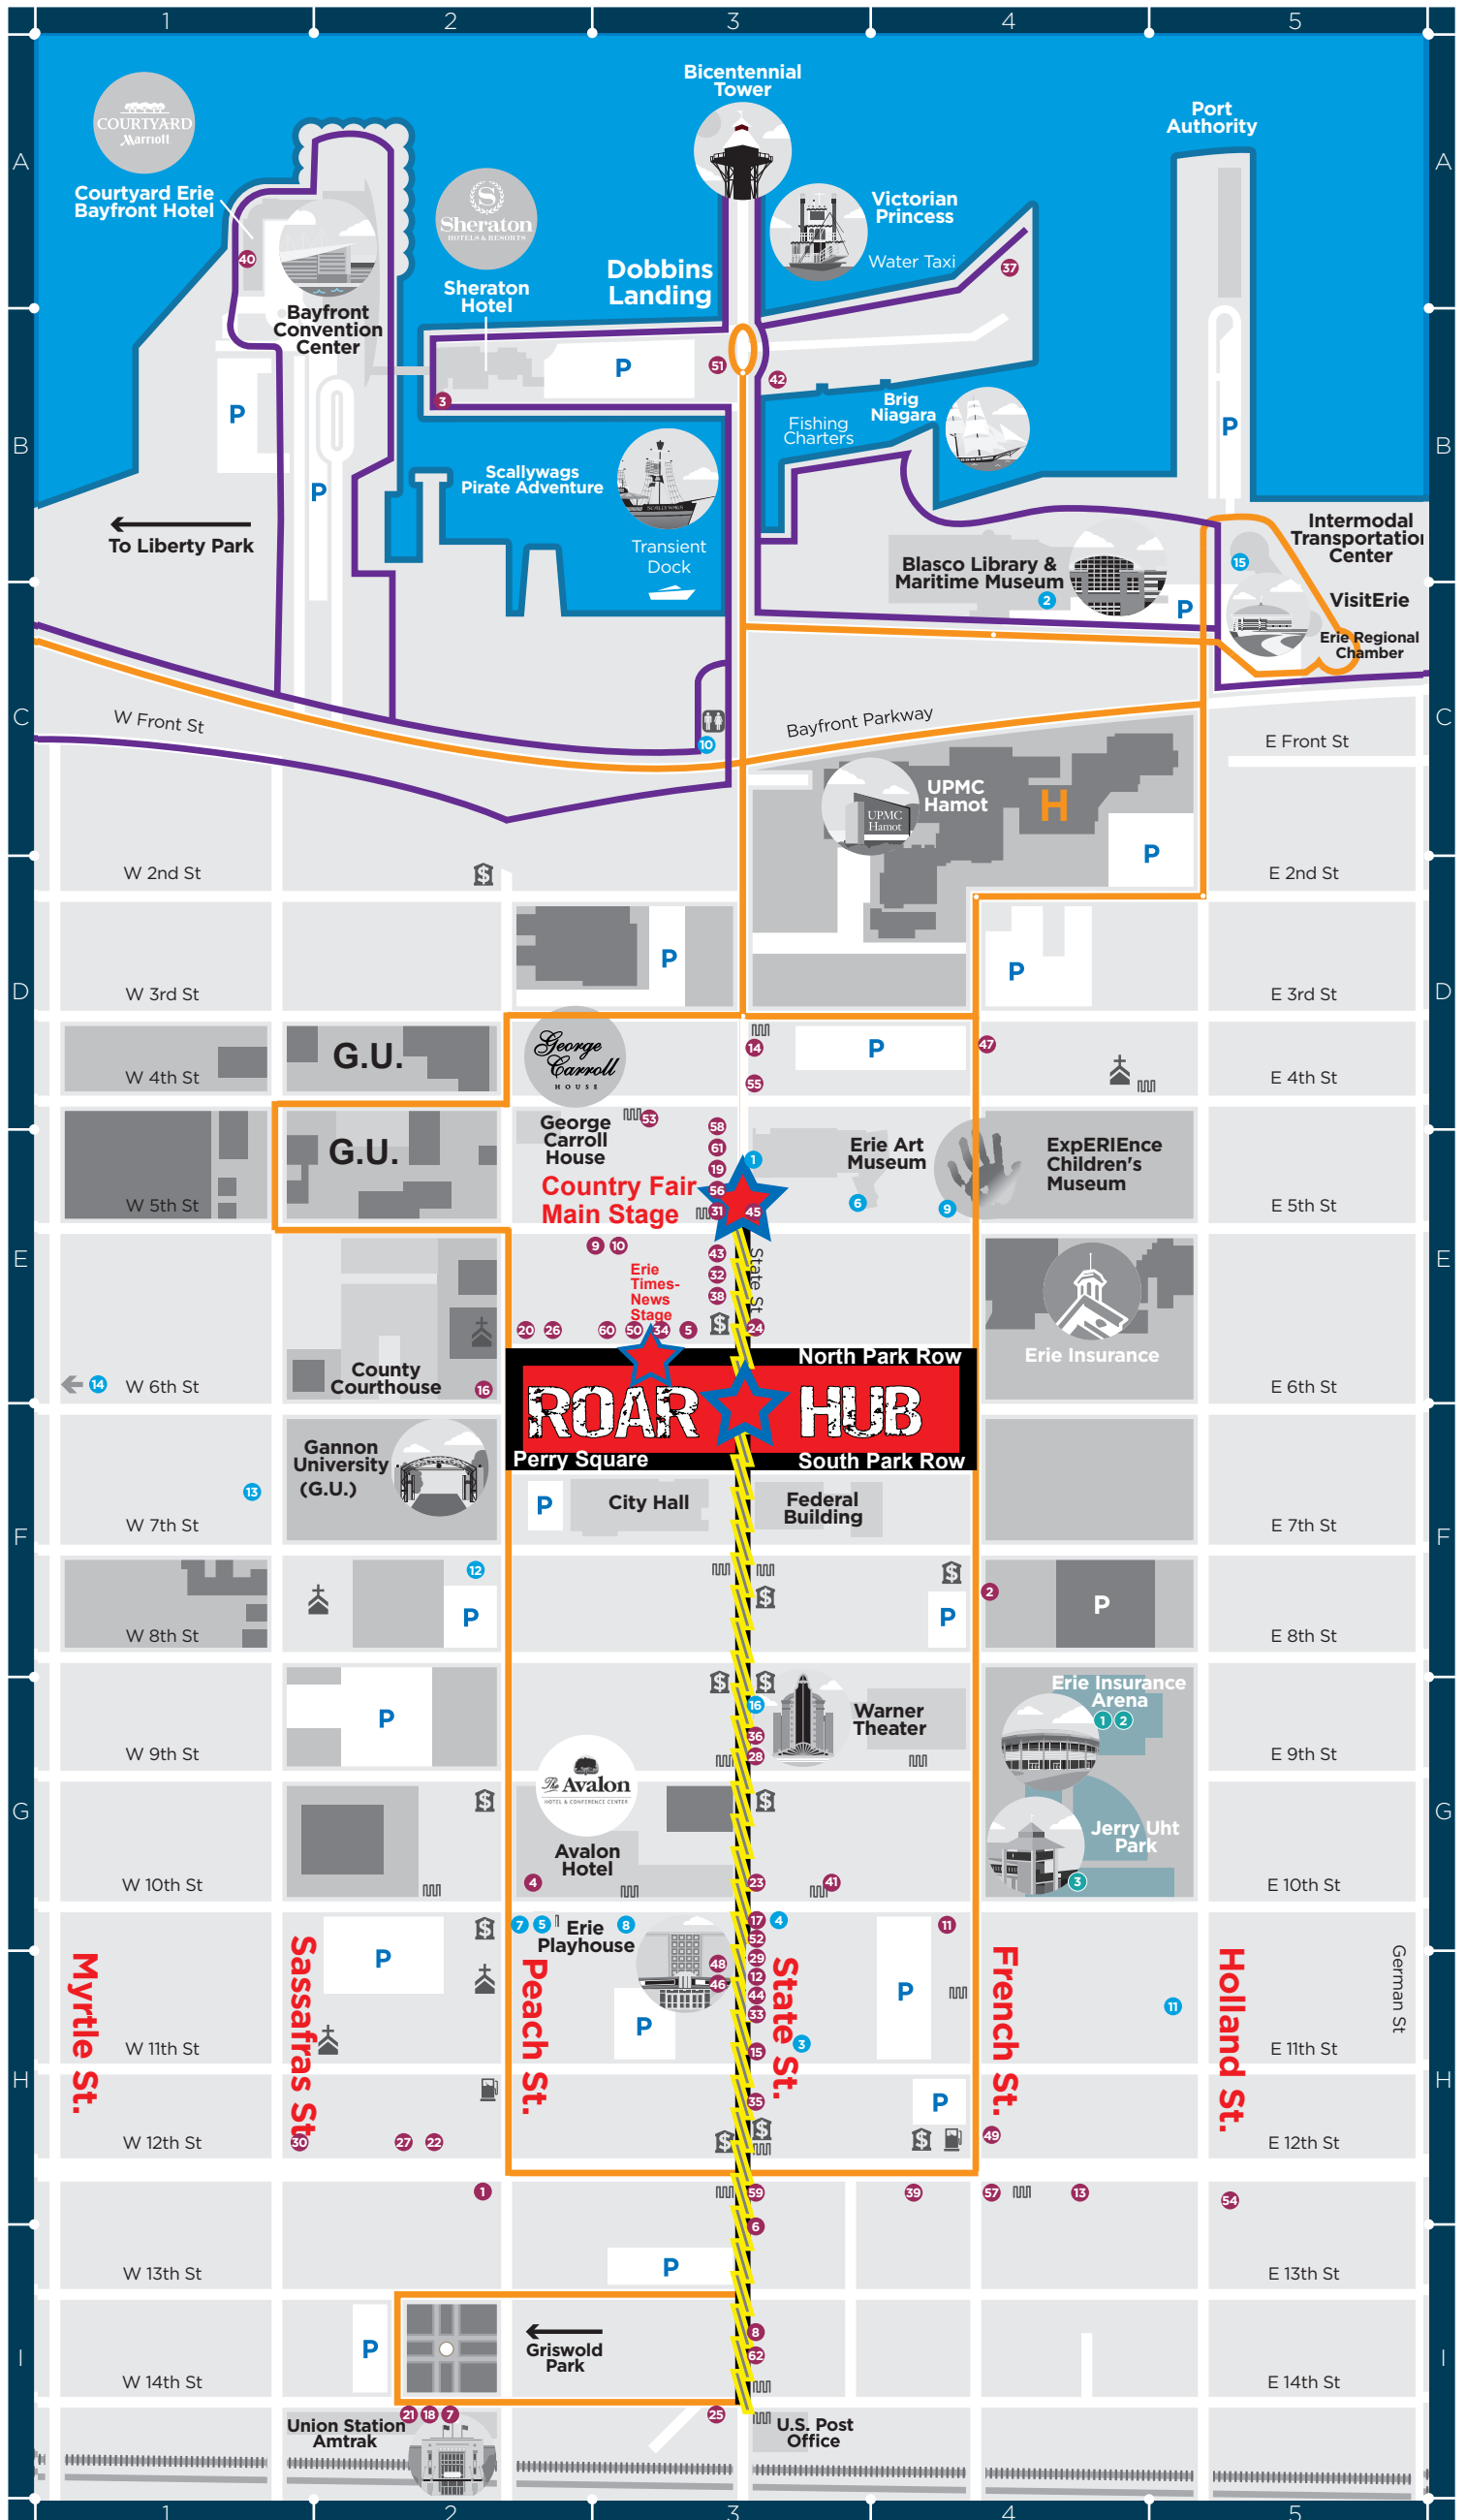

SPORTS

- 1 Erie Bayhawks (NBA D-League Basketball) (G4)
- 2 Erie Otters (OHL Hockey) (G4)
- 3 Erie SeaWolves (AA Baseball) (G4)

ROAR® WALKING MAP

Downtown Trolley Loop	Cycling & Walking Path	Parking	Hospital
Bank/ATM	Gas Station	Church	Public Restrooms

ROAR® HUB

Country Fair Main Stage • Vendor Alley
ROAR Headquarters

Bike Parking Only